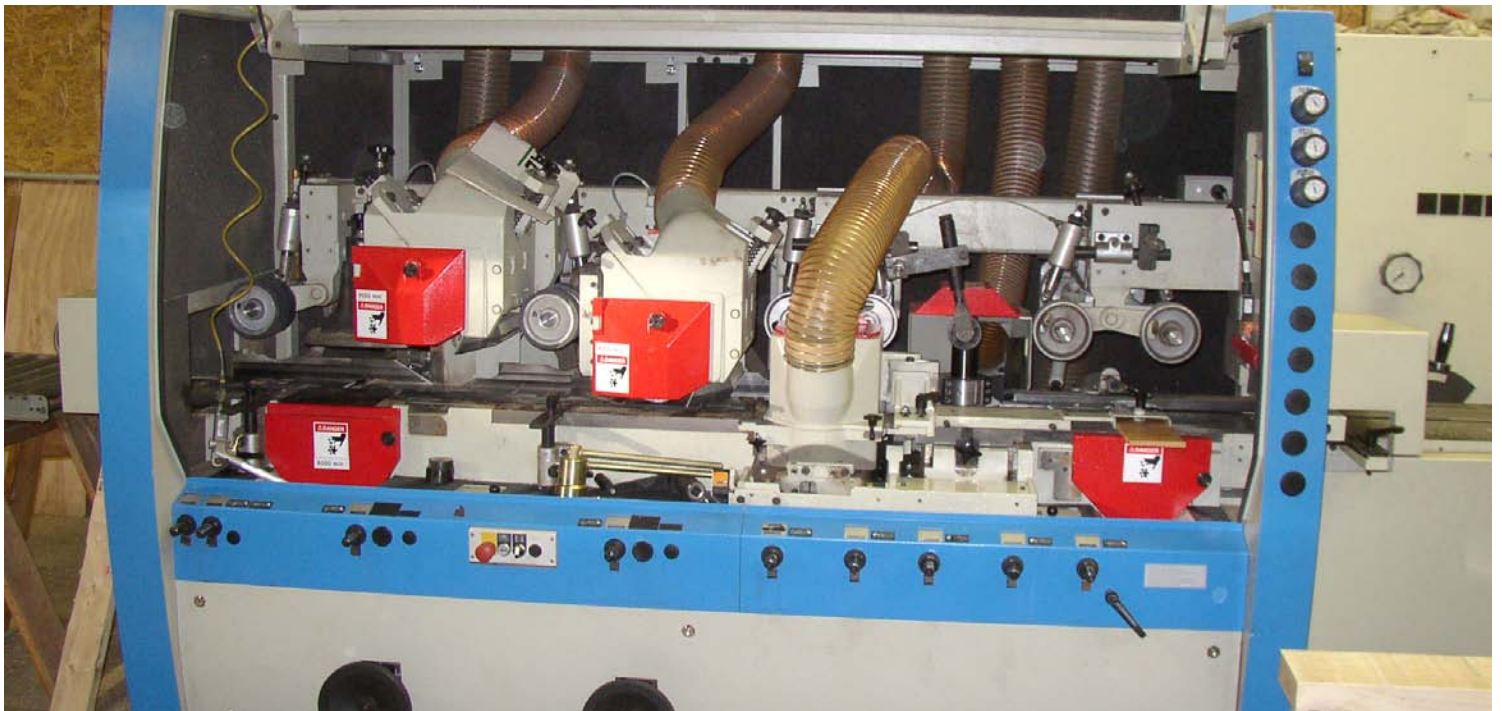

MIDLAND STOCK MOULDINGS

**POPLAR – CEDAR – CHERRY • FINGER JOINTED PRIMED
HARDWOODS ALSO AVAILABLE**

All Non-Stock Mouldings Are Special Order 1-2 Week Lead Time
Any Non-Stock Moulding Orders Under 500 Will Be Subject To A Set-Up Charge
www.midlandsales.com